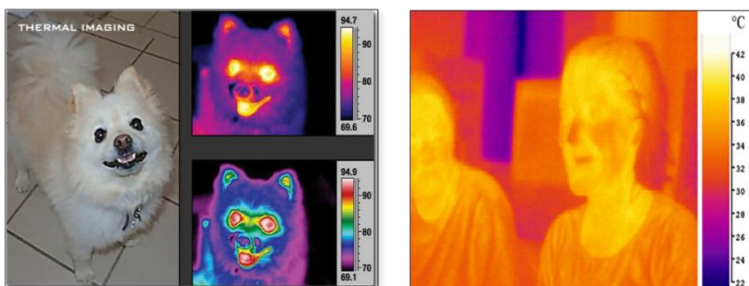

What does an infrared thermal imaging camera do?

It detects energy emitted from an object in the IR range of the electromagnetic spectrum: 9,000–14,000 nanometers (9–14 μm) & produce images of that radiation.

Checkout the **Thermal Infrared Camera** exhibit:

- Stand between the 2 screens.
- Observe & compare the images on the screens.
 - Why are there different colours on different parts of your body?
 - What does the different colours mean?
- Now explore using stuff you have with you - paper, sunglasses, cell phone, etc.

How useful is thermal infrared imaging to our daily lives?

DO YOU KNOW?

- Infrared cameras translate heat signatures of objects into colours on a scale.
- Higher** temperatures appear as **lighter** colours.
- Lower** temperatures & wet areas appear as **darker** colours.
- The differences in temperature can be detected by an infrared thermal imaging camera known as Infrared Thermography (IRT).