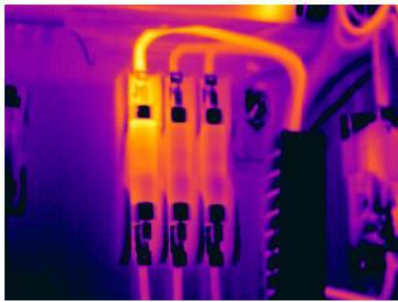

TO EXPLORE

Let's investigate!

[Credit: Wikimedia Commons]

This is an industrial electrical fuse block.

Where is the electrical fault?