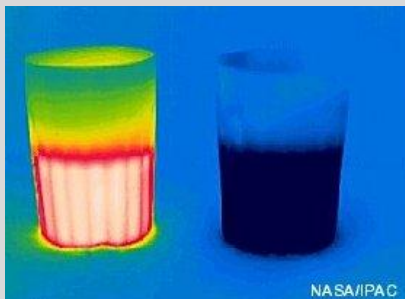

What does an infrared thermal imaging camera do?

It detects energy emitted from an object in the IR range of the electromagnetic spectrum: 9,000–14,000 nanometers (9–14 μm) & produce images of that radiation.

How useful is thermal infrared imaging to our daily lives?

DO YOU KNOW?

- Infrared cameras translate heat signatures of objects into colours on a scale.
- Higher** temperatures appear as **lighter** colours.
- Lower** temperatures & wet areas appear as **darker** colours.
- The differences in temperature can be detected by an infrared thermal imaging camera known as Infrared Thermography (IRT).

[Credit: NASA]

TO EXPLORE

Let's investigate!

[Credit: Wikimedia Commons]

This is an industrial electrical fuse block.

Where is the electrical fault?

[Credit: Wikimedia Commons Arno / Coen - www.nutscode.com]

Where is the snake?

[Credit: NASA]

Which mug is colder?

[Credit: Wikimedia Commons]

Can thermal imaging cameras see through exterior walls into houses?

Watch these!

Night Vision versus Thermal Imaging

<https://www.youtube.com/watch?v=rAvnMYqj2c0>