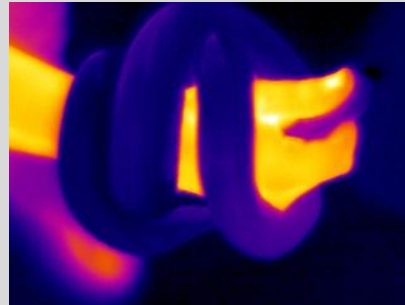

What does an infrared thermal imaging camera do?

It detects energy emitted from an object in the IR range of the electromagnetic spectrum: 9,000–14,000 nanometers (9–14 μm) & produce images of that radiation.

How useful is thermal infrared imaging to our daily lives?

DO YOU KNOW?

- Infrared cameras translate heat signatures of objects into colours on a scale.
- Higher** temperatures appear as **lighter** colours.
- Lower** temperatures & wet areas appear as **darker** colours.
- The differences in temperature can be detected by an infrared thermal imaging camera known as Infrared Thermography (IRT).

[Credit: NASA]

TO EXPLORE

Let's investigate!

[Credit: Wikimedia Commons]

This is an industrial electrical fuse block.

Where is the electrical fault?

[Credit: Wikimedia Commons Arno / Coen - www.nutscode.com]

Where is the snake?

[Credit: NASA]

Which mug is colder?

[Credit: Wikimedia Commons]

Can thermal imaging cameras see through exterior walls into houses?

Watch these!

Night Vision versus Thermal Imaging

<https://www.youtube.com/watch?v=rAvnMYqj2c0>