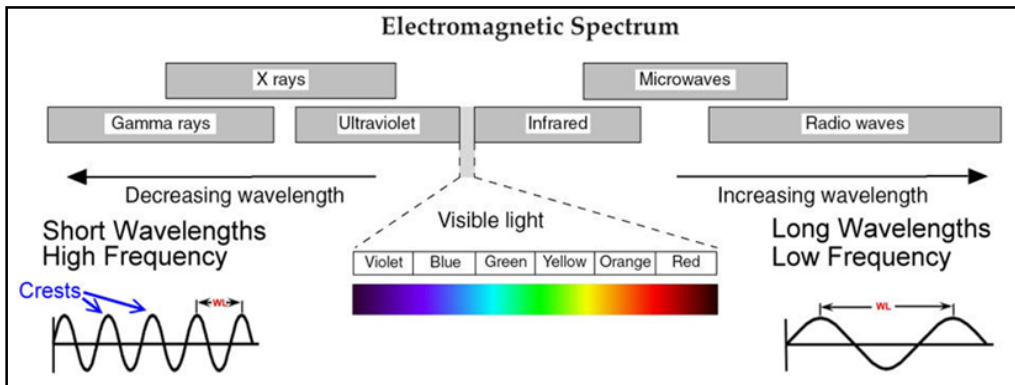

SPACE - Thermal Infrared Imaging

Infrared (IR) is a form of light.

We can't see with our eyes but we can feel on our skin as heat.
It lies just outside the visible spectrum, next to where red is.

[Credit: regentsearth.com]

What does an infrared thermal imaging camera do?

It detects energy emitted from an object in the IR range of the electromagnetic spectrum: 9,000–14,000 nanometers (9–14 μm) & produce images of that radiation.

Checkout the **Thermal Infrared Camera** exhibit:

- Stand between the 2 screens.
- Observe & compare the images on the screens.
 - Why are there different colours on different parts of your body?
 - What does the different colours mean?
- Now explore using stuff you have with you - paper, sunglasses, cell phone, etc.

How useful is thermal infrared imaging to our daily lives?

DO YOU KNOW?

- Infrared cameras translate heat signatures of objects into colours on a scale.
- Higher** temperatures appear as **lighter** colours.
- Lower** temperatures & wet areas appear as **darker** colours.
- The differences in temperature can be detected by an infrared thermal imaging camera known as Infrared Thermography (IRT).